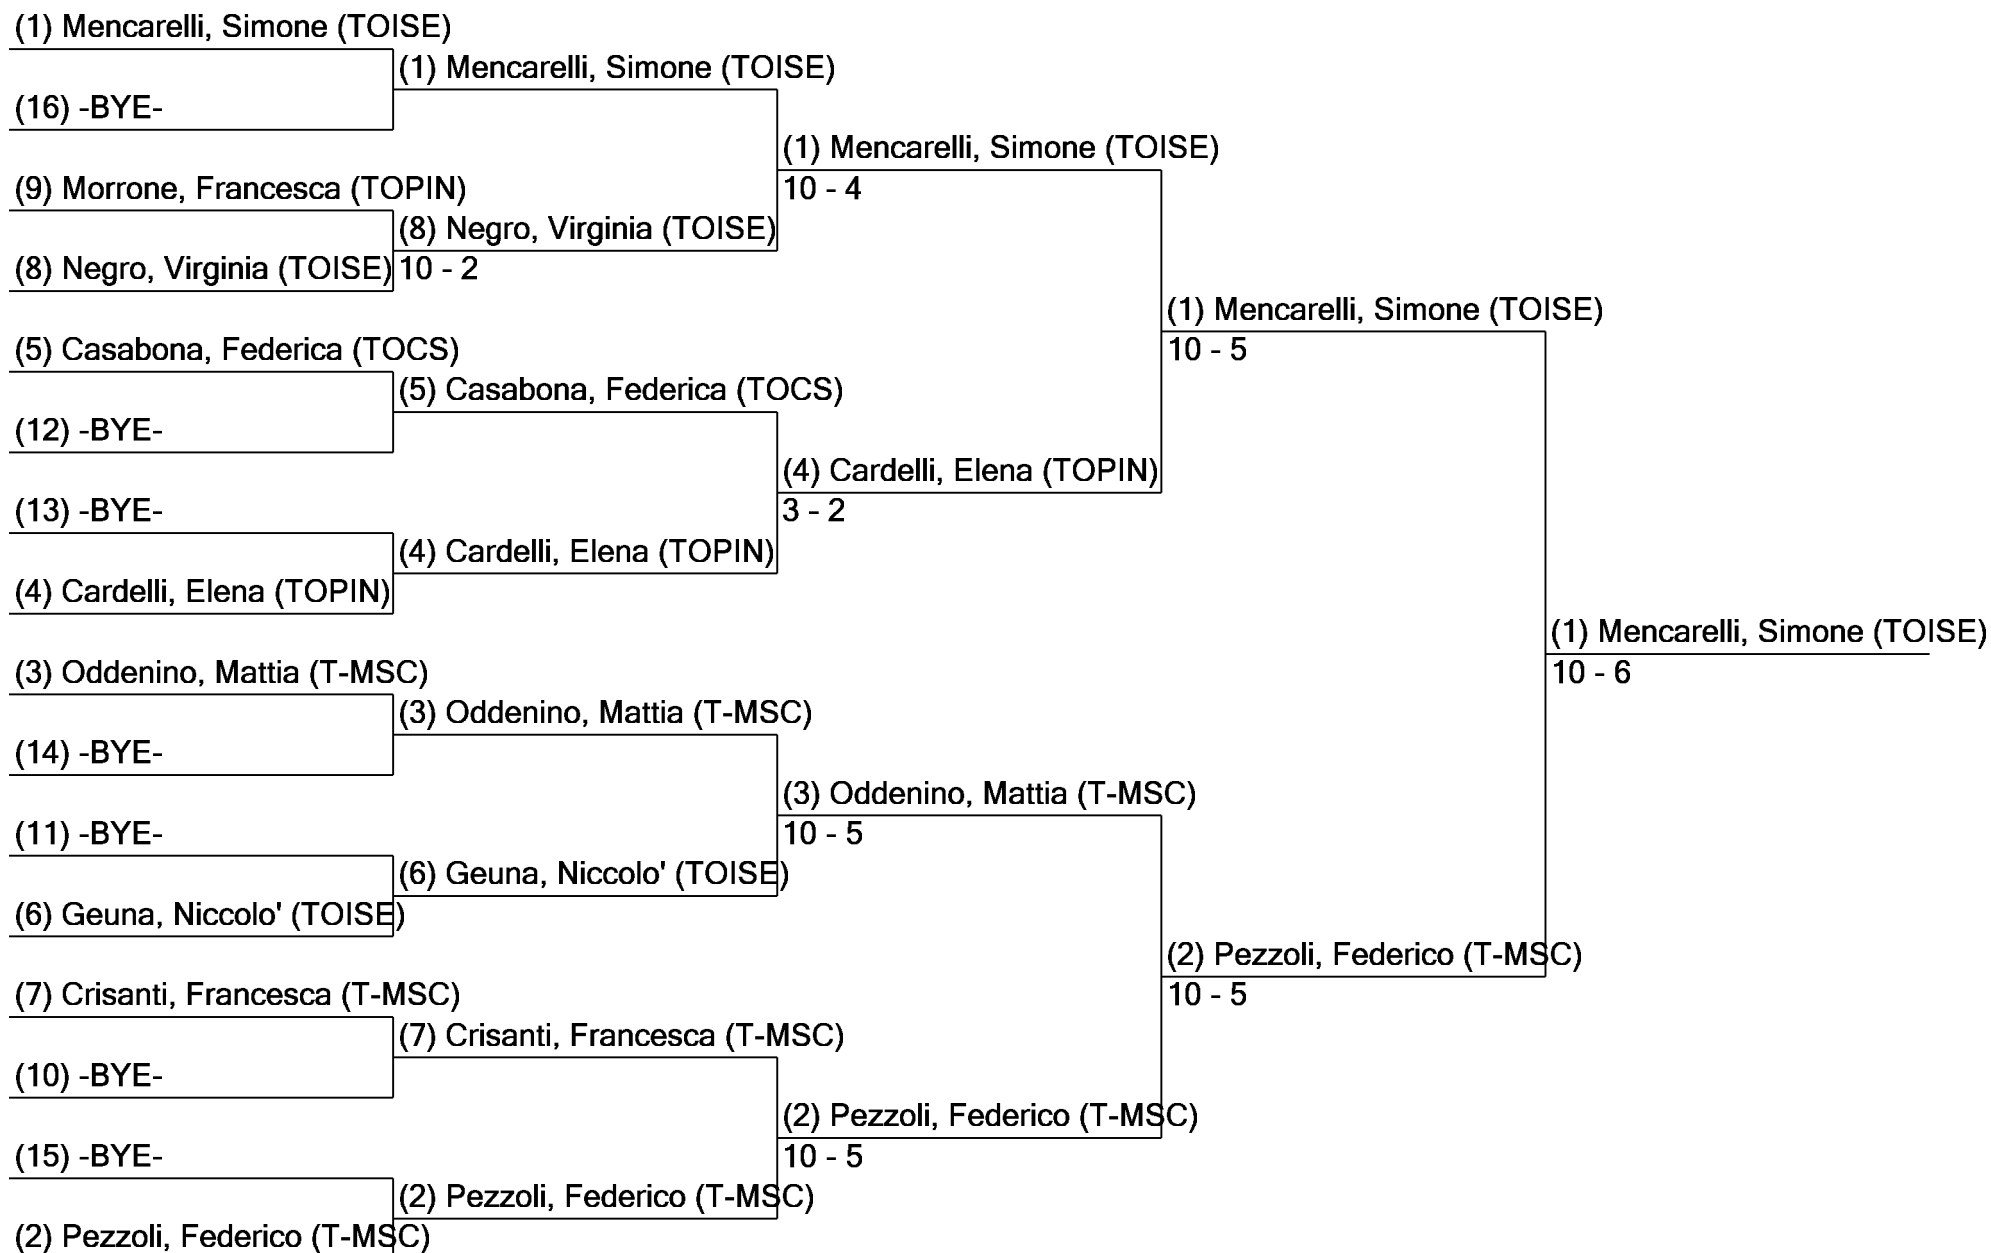

## Direct Elimination (Round of 16)

Trofeo Memorial Sopegno - PRIME LAME SPM-F - Open Senior Mixed Epee - Round #2

Table of 16

Table of 8

Semi-Finals

Finals

## Final Results

**Tournament:** Trofeo Memorial Sopegno  
**Location:** Cantalupa  
**Event:** PRIME LAME SPM-F - Open Senior Mixed Epee  
**Event Class:** Unrated  
**Date:** domenica 14 ottobre 2012 - 11.15

Place	Name	Club
1	Mencarelli, Simone	TO - I.S.E.F. Eugenio Meda Torino
2	Pezzoli, Federico	To - Michelin Sport Club
3T	Oddenino, Mattia	To - Michelin Sport Club
3T	Cardelli, Elena	TO - Circolo Scherma Pinerolo
5	Casabona, Federica	TO - Club Scherma Torino
6	Geuna, Niccolo'	TO - I.S.E.F. Eugenio Meda Torino
7	Crisanti, Francesca	To - Michelin Sport Club
8	Negro, Virginia	TO - I.S.E.F. Eugenio Meda Torino
9	Morrone, Francesca	TO - Circolo Scherma Pinerolo